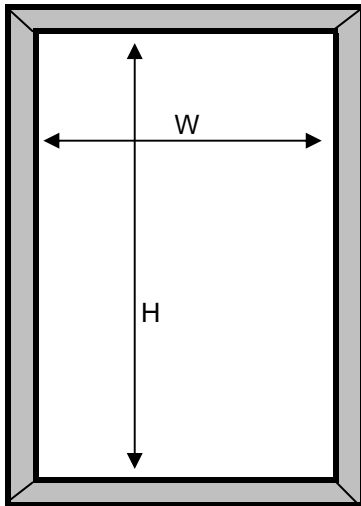

HOW TO MEASURE

Measurements provided by the customer will be used as a guideline only. Each Serene Screen is custom ordered and final measurements will be obtained by a Phantom specialist.

	<u>Height</u>	<u>Width</u>
Minimum	up to 36"	13.5"
Maximum	77"	72"